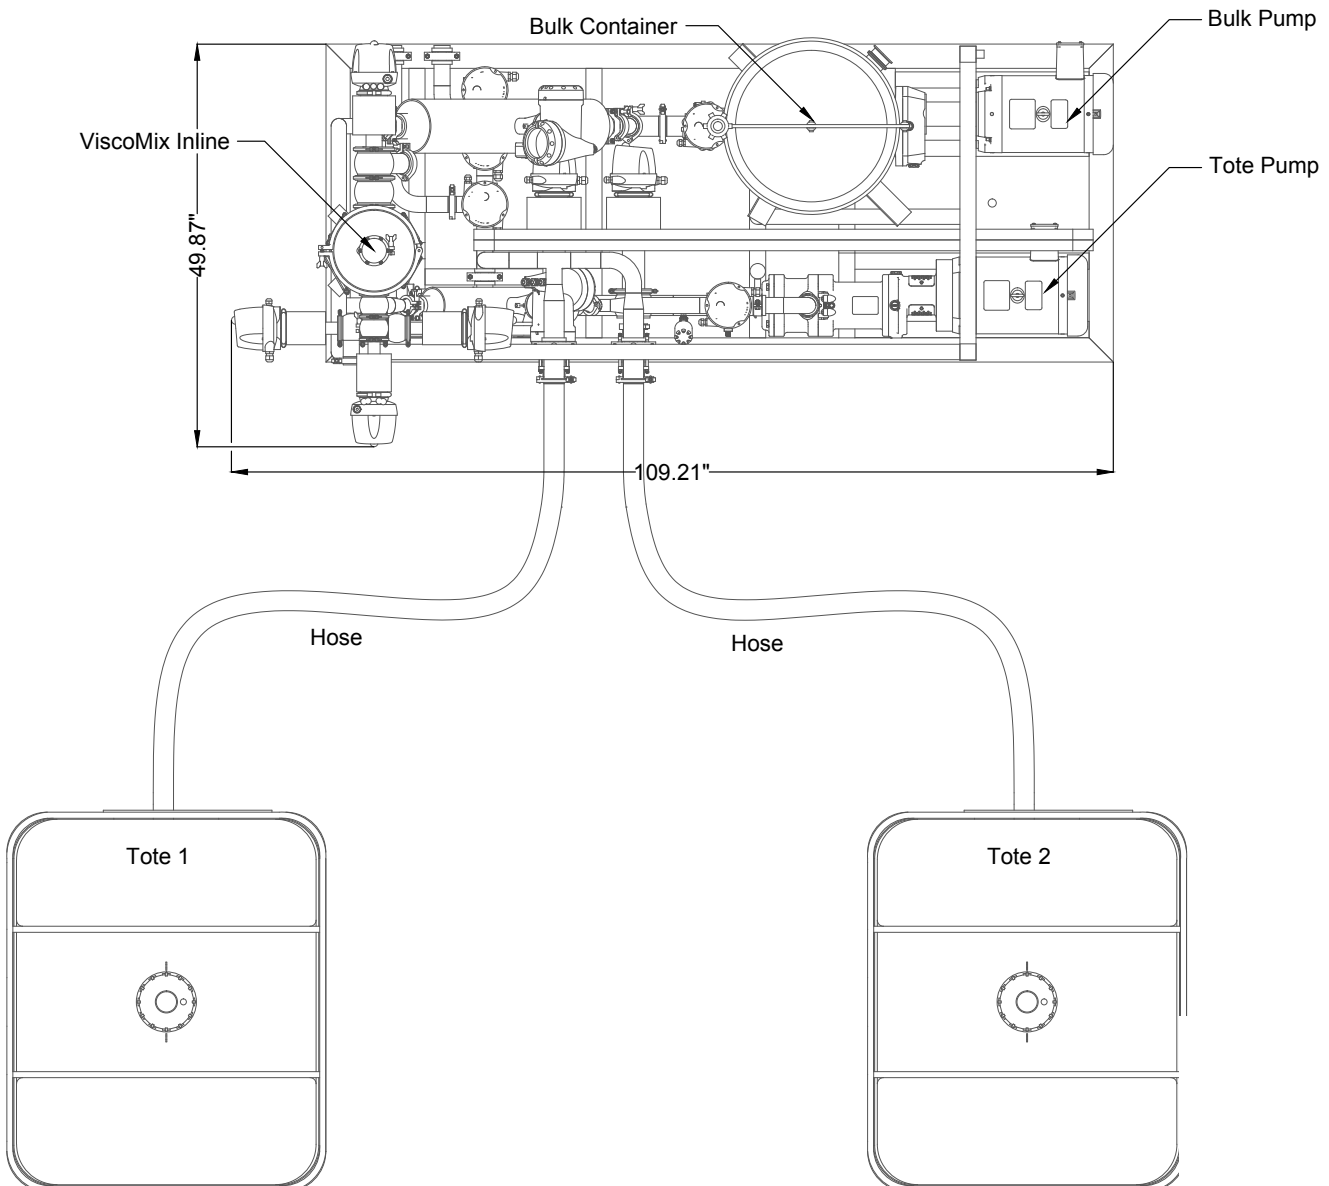

Not listed? Contact us!

Sized to Scale

Processtec, Inc.
345 East Tulare Ave. Unit E
Visalia, CA 93277

Phone: +1(559) 429 4227
Fax: +1(559) 429 4228

Email: info@processtec.com
Website: www.processtec.com